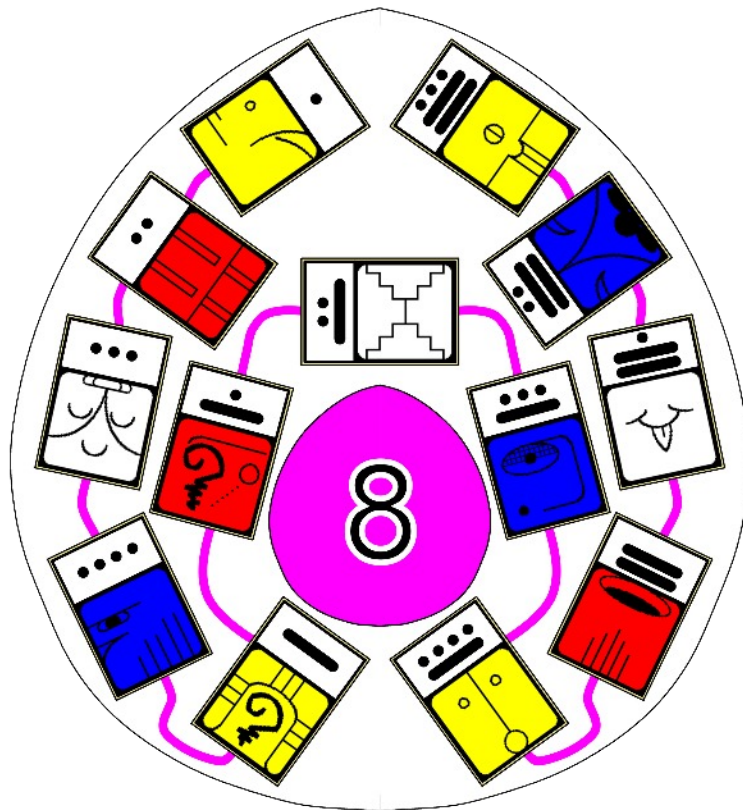

Galactic Storm Jackie Chan Axl Rose Claudia Schiffer	
Solar Sun	
Planetary Dragon	
Spectral Wind Franz Liszt Eminem Justin Beiber	
Crystal Night Paul Newman Margaret Thatcher Martin Scorsese	
Cosmic Seed Nancy Reagan Hugh Grant	

	Resonant Mirror Janet Jackson Ady Bright Grepsy Rodriguez